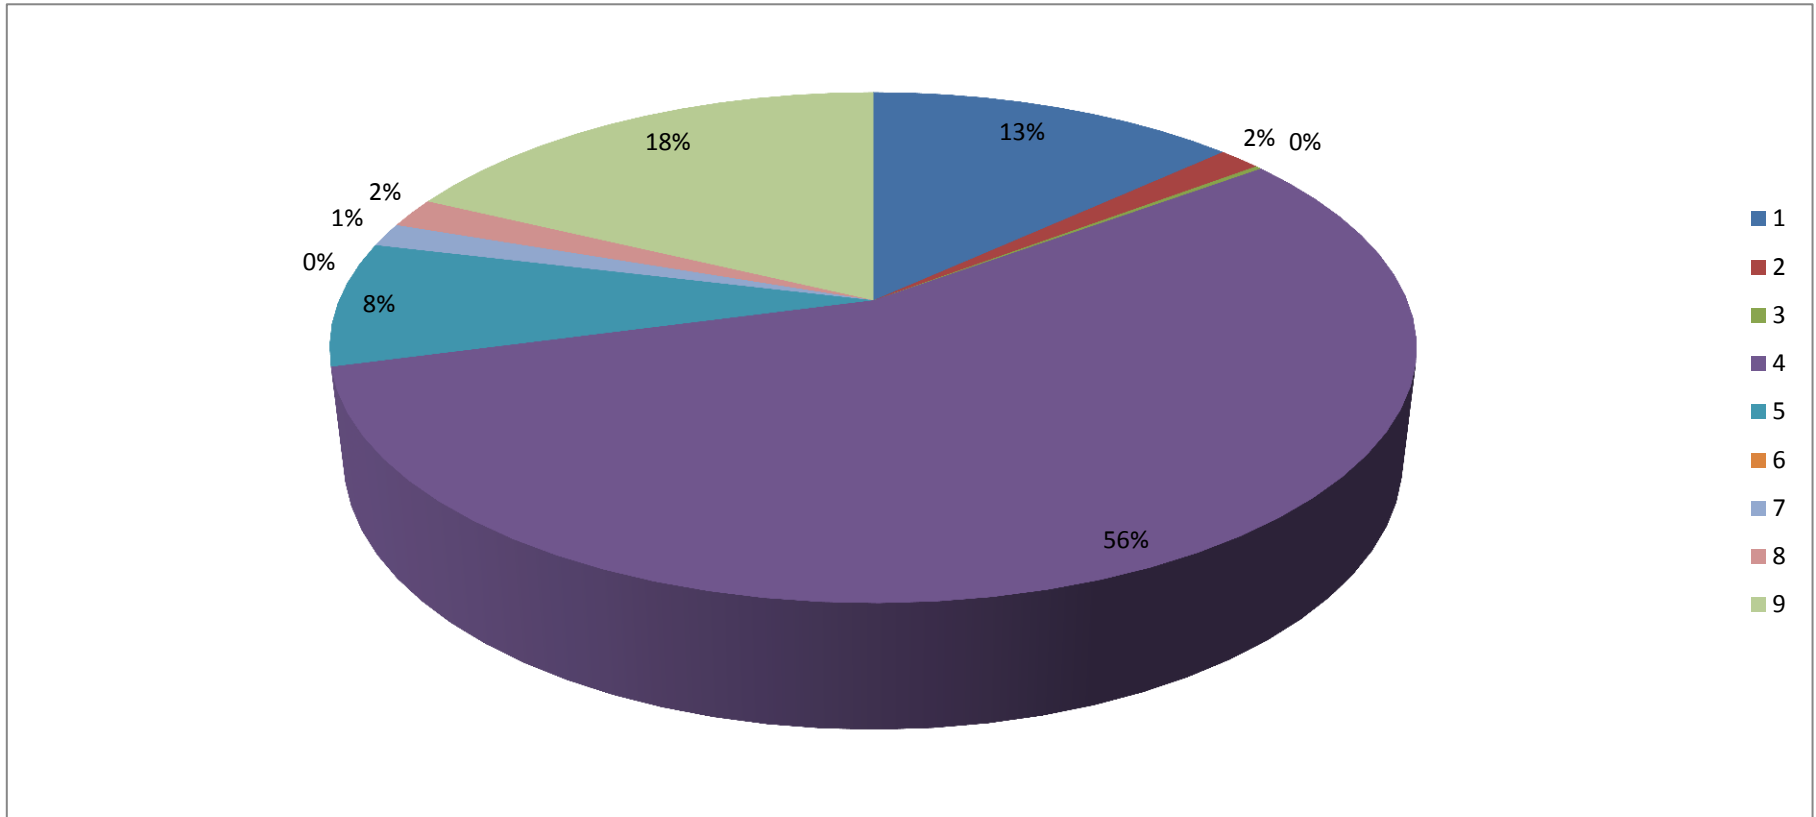

2016 QUARTER 2 OUTAGES BY TYPE

2016 QUARTER 2 OUTAGES BY TYPE

- 1. Power Supplier (Blue)
- 2. Weather (Red)
- 3. Planned Outage (Green)
- 4. Other Material/Equipment (Purple)
- 5. Trees (Teal)
- 6. Transformer (Orange)
- 7. Animals (Aqua)
- 8. Public Caused (Pink)
- 9. Unknown (Lime)
- 10. NONE